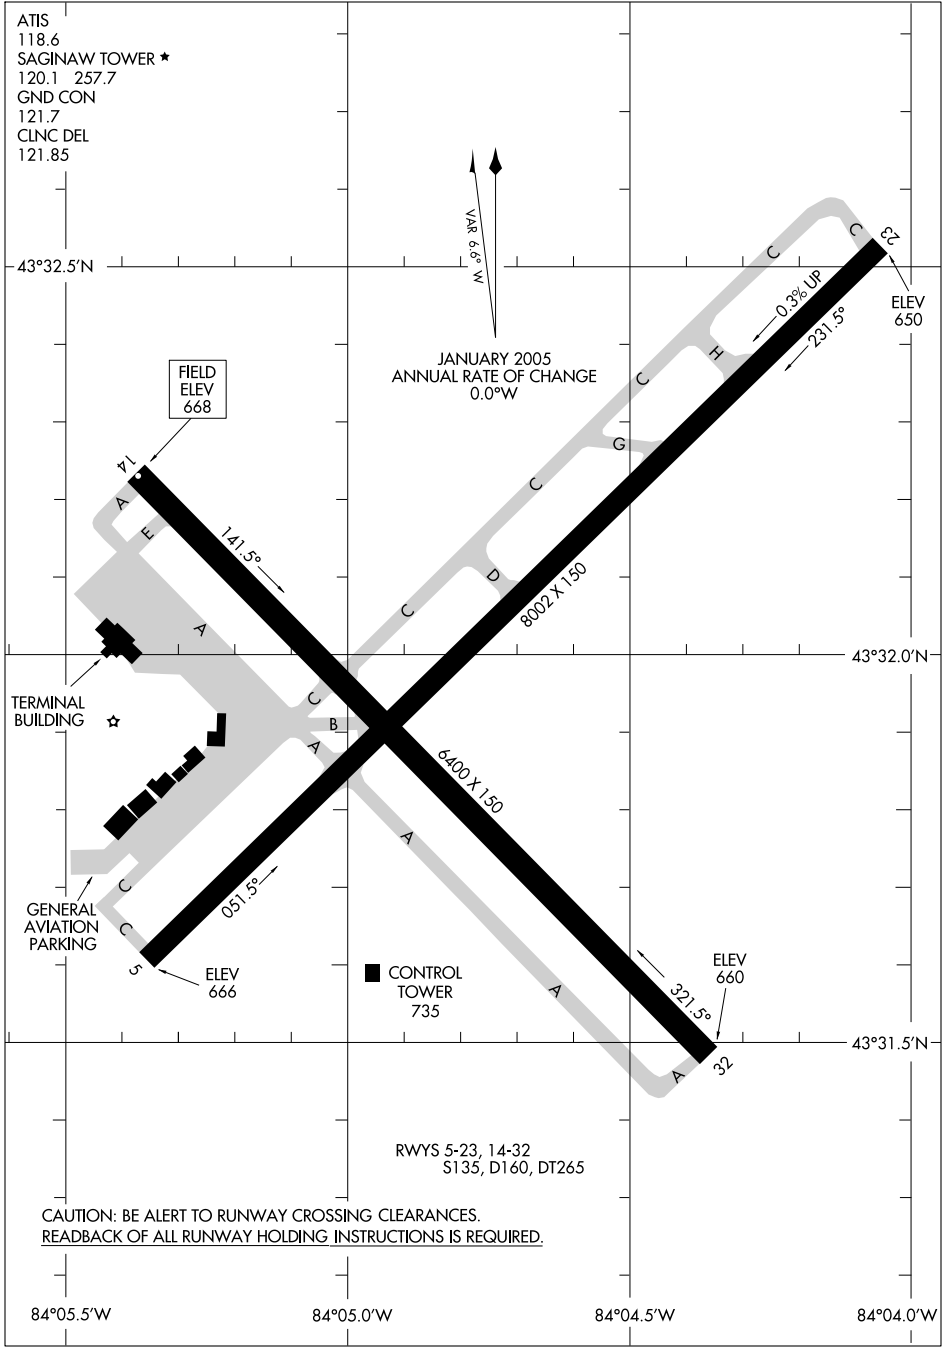

07354

AIRPORT DIAGRAM

AL-648 (FAA)

SAGINAW / MBS INTL (MBS)
SAGINAW, MICHIGAN

ATIS
118.6
SAGINAW TOWER ★
120.1 257.7
GND CON
121.7
CLNC DEL
121.85

JANUARY 2005
ANNUAL RATE OF CHANGE
0.0°W

EC-1, 18 DEC 2008 to 15 JAN 2009

EC-1, 18 DEC 2008 to 15 JAN 2009

AIRPORT DIAGRAM

07354

SAGINAW, MICHIGAN
SAGINAW / MBS INTL (MBS)